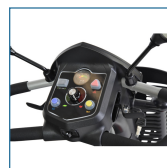

Ventura 4 DLX

HCPCS: N/A

FIGURE E

- Easily disassembles for transport
- 400 lbs. Weight Capacity
- Includes interchangeable color panels in Red and Blue (Figure A)
- Armrests are padded and adjustable
- 33AH batteries for extended range
- Ergonomic throttle control
- Height-adjustable swivel seat adjusted forward and backward features fold-down backrest and adjustable headrest
- Front and rear suspension with Anti-tip wheels
- Programmable controller
- Available with 18" or 20" width Captains Seat
- Flat-free, non-marking tires
- Large, plastic carry basket
- Easy-to-adjust Delta tiller
- Headlight, rearview mirrors and turn signals/hazard lights
- Easy free wheel operation

PRODUCTS

Description

VENTURA420CS	VENTURA 4-WHL DELUXE 20"CAPT.SEAT,RED/BL

SPECIFICATIONS

Description

Base Weight	99 lbs.
Batteries (pair)	12V x 33AH
Battery Weight (pair)	46 lbs.
Brakes	Electromagnetic
Charger	4A Offboard
Climbing Angle	7.5°
Dimensions	48 (L) x 25 (W)
Floor to Seat Height	22 - 24
Front Wheels	10 x 3 Flat-free
Ground Clearance	2.5"
HCPCS	N/A
Heaviest Piece Weight	70 lbs.
Maximum Range	16 miles
Motor	24V x 350W x 5100 rpm
Rear Wheels	10" x 3" Flat-free
Seat Dimensions	18" (W) x 18" (D) | 20" (W) x 18" (D)