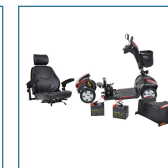

Ventura 4 DLX

HCPCS: N/A

FIGURE D

- Easily disassembles for transport
- 400 lbs. Weight Capacity
- Includes interchangeable color panels in Red and Blue (Figure A)
- Armrests are padded and adjustable
- 33AH batteries for extended range
- Ergonomic throttle control
- Height-adjustable swivel seat adjusted forward and backward features fold-down backrest and adjustable headrest
- Front and rear suspension with Anti-tip wheels
- Programmable controller
- Available with 18" or 20" width Captains Seat
- Flat-free, non-marking tires
- Large, plastic carry basket
- Easy-to-adjust Delta tiller
- Headlight, rearview mirrors and turn signals/hazard lights
- Easy free wheel operation

PRODUCTS

Description

VENTURA420CS	VENTURA 4-WHL DELUXE 20"CAPT.SEAT,RED/BL

SPECIFICATIONS

Description

Base Weight	99 lbs.
Batteries (pair)	12V x 33AH
Battery Weight (pair)	46 lbs.
Brakes	Electromagnetic
Charger	4A Offboard
Climbing Angle	7.5°
Dimensions	48 (L) x 25 (W)
Floor to Seat Height	22 - 24
Front Wheels	10 x 3 Flat-free
Ground Clearance	2.5"
HCPCS	N/A
Heaviest Piece Weight	70 lbs.
Maximum Range	16 miles
Motor	24V x 350W x 5100 rpm
Rear Wheels	10" x 3" Flat-free
Seat Dimensions	18" (W) x 18" (D) | 20" (W) x 18" (D)