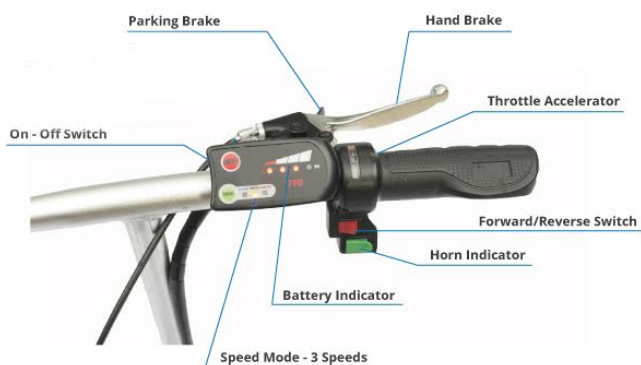

SmartScoot™

World's Best Travel Mobility Scooter

Easy to use, adjustable, foldable lightweight scooter. Fits in the trunk of most automobiles and in all SUV's and vans.

The SmartScoot™ lightweight mobile scooter has two folding options and three speeds, rear-wheel settings and lighter mobility scooter pieces than other brands. With a maximum speed of 7mph, adjustable from 3mph, the SmartScoot™ portable mobility scooter provides the ability to cruise at maximum speed and a large bandwidth for speed adjustment.

The SmartScoot™ leverages a 4lb lithium-ion scooter battery with up to 12 miles of range to SmartScoot™ mobile scooters while complying with FAA regulations for air travel. This portable mobility scooter is a smart option for active and on-the-go lifestyles!

Specifications

Scooter Size Setup	38" L x 22" W x 39" H
Scooter Size Folded with Seat	38" L x 22" W x 30.5" H
Scooter Size Folded without Seat	38" L x 22" W x 17" H
Scooter weight complete	39.5 lb, 27 lb Heaviest Part
Seat Weight	8.5 lb
Battery weight	4 lb
Maximum load weight	300 lb loaded or 136.08 kg
Scooter Speeds (3)	3, 5 and 7 mph
Ground clearance	9" front – 3" rear
Battery	36V, 8 amp hr 288 watt Li-Ion Rechargeable, UN PT. III 38.3 for Airline Travel
Battery Charger	Input Voltage : AC100V-240V Maximum Current: 2.0A
Battery charging time	~1 Hour (initial charge ~5 hours)
Range	(approx) 12 Miles
Frame Materials	Stainless Steel
Brakes	Front Disc Brake
Drive	Front Wheel Drive
Shipping Dimensions	38" L x 23" W x 18" H
Shipping Weight	57 lb