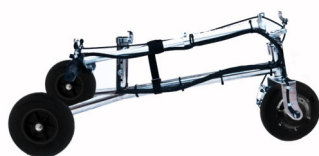

SmartScoot™

World's Best Travel Mobility Scooter

Easy to use, adjustable, foldable lightweight scooter. Fits in the trunk of most automobiles and in all SUV's and vans.

The SmartScoot™ lightweight mobile scooter has two folding options and three speeds, rear-wheel settings and lighter mobility scooter pieces than other brands. With a maximum speed of 7mph, adjustable from 3mph, the SmartScoot™ portable mobility scooter provides the ability to cruise at maximum speed and a large bandwidth for speed adjustment.

The SmartScoot™ leverages a 4lb lithium-ion scooter battery with up to 12 miles of range to SmartScoot™ mobile scooters while complying with FAA regulations for air travel. This portable mobility scooter is a smart option for active and on-the-go lifestyles!

Specifications

Scooter Size Setup	38" L x 22" W x 39" H
Scooter Size Folded with Seat	38" L x 22" W x 30.5" H
Scooter Size Folded without Seat	38" L x 22" W x 17" H
Scooter weight complete	39.5 lb, 27 lb Heaviest Part
Seat Weight	8.5 lb
Battery weight	4 lb
Maximum load weight	300 lb loaded or 136.08 kg
Scooter Speeds (3)	3, 5 and 7 mph
Ground clearance	9" front – 3" rear
Battery	36V, 8 amp hr 288 watt Li-Ion Rechargeable, UN PT. III 38.3 for Airline Travel
Battery Charger	Input Voltage : AC100V-240V Maximum Current: 2.0A
Battery charging time	~1 Hour (initial charge ~5 hours)
Range	(approx) 12 Miles
Frame Materials	Stainless Steel
Brakes	Front Disc Brake
Drive	Front Wheel Drive
Shipping Dimensions	38" L x 23" W x 18" H
Shipping Weight	57 lb